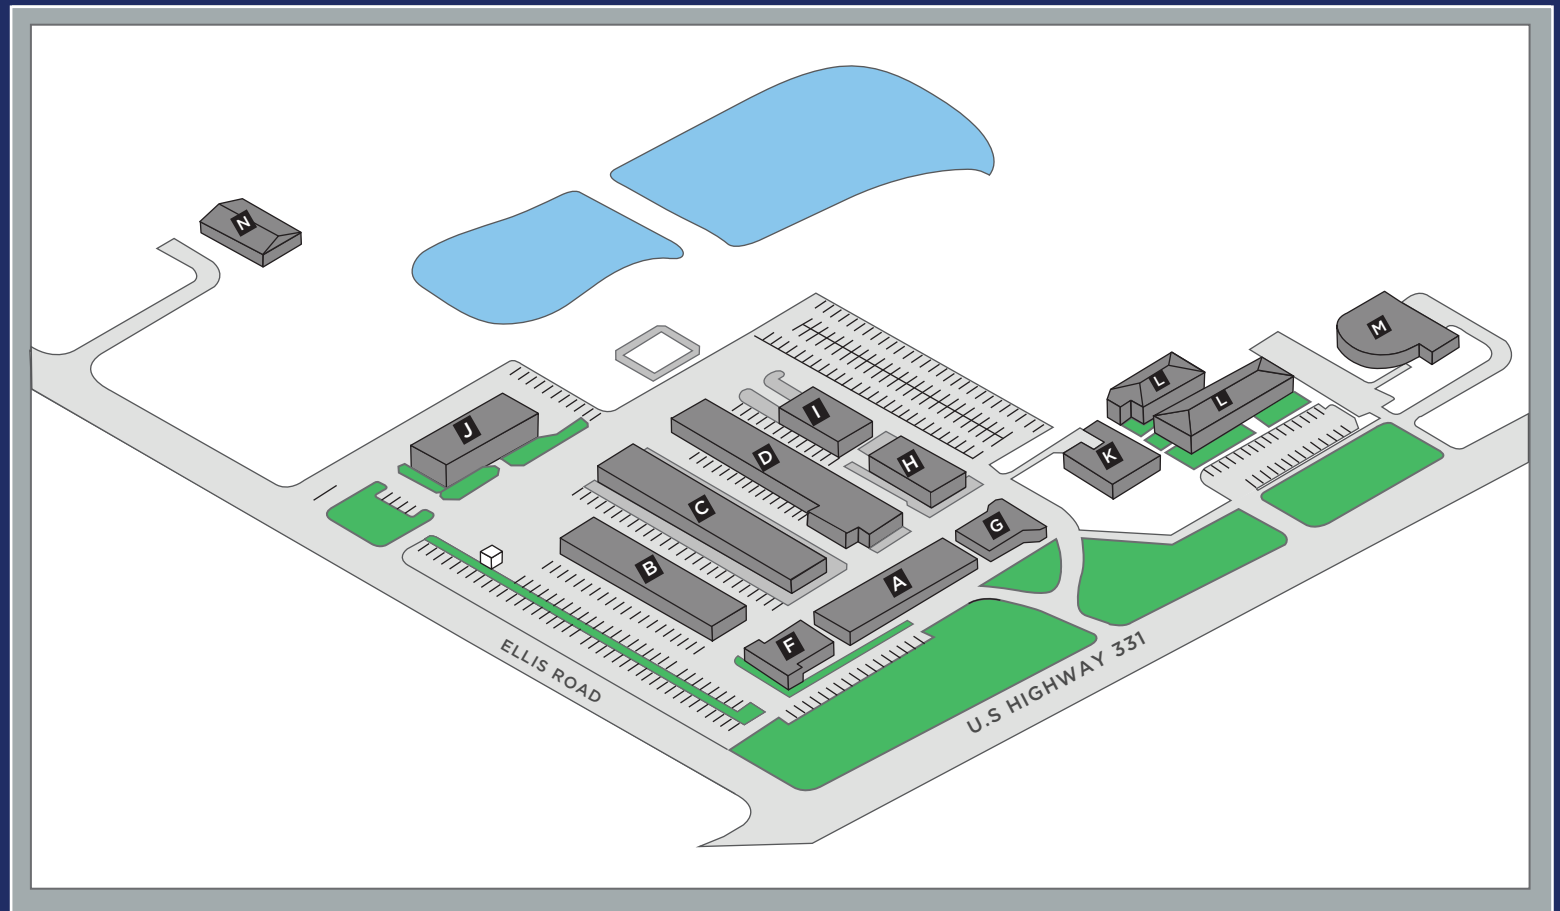

MacArthur

CAMPUS MAP

1708 N. MAIN ST.
OPP, AL 36467

Building A

- Admissions, Financial Aid
- Veterans Affairs
- Medical Office Administration
- Dual Enrollment Liaison
- IT Office
- Diagnostic Medical Sonography

Building B

- Automotive Technology
- Cosmetology
- Esthetics
- Nail Technology

Building C

- Industrial Electronics
- Automotive Mechanics

Building D

- Warehouse
- Welding

Building F

- Adult Education
- GED Testing
- Your Enrichment Services (YES)

- Biology / Biology Lab
- Computer Lab
- English

Building L

- Computer Lab
- Health Science Classrooms / Labs
- Conference Center
- Facilities Director

Building M

- Opp Public Library / LBW MacArthur Library