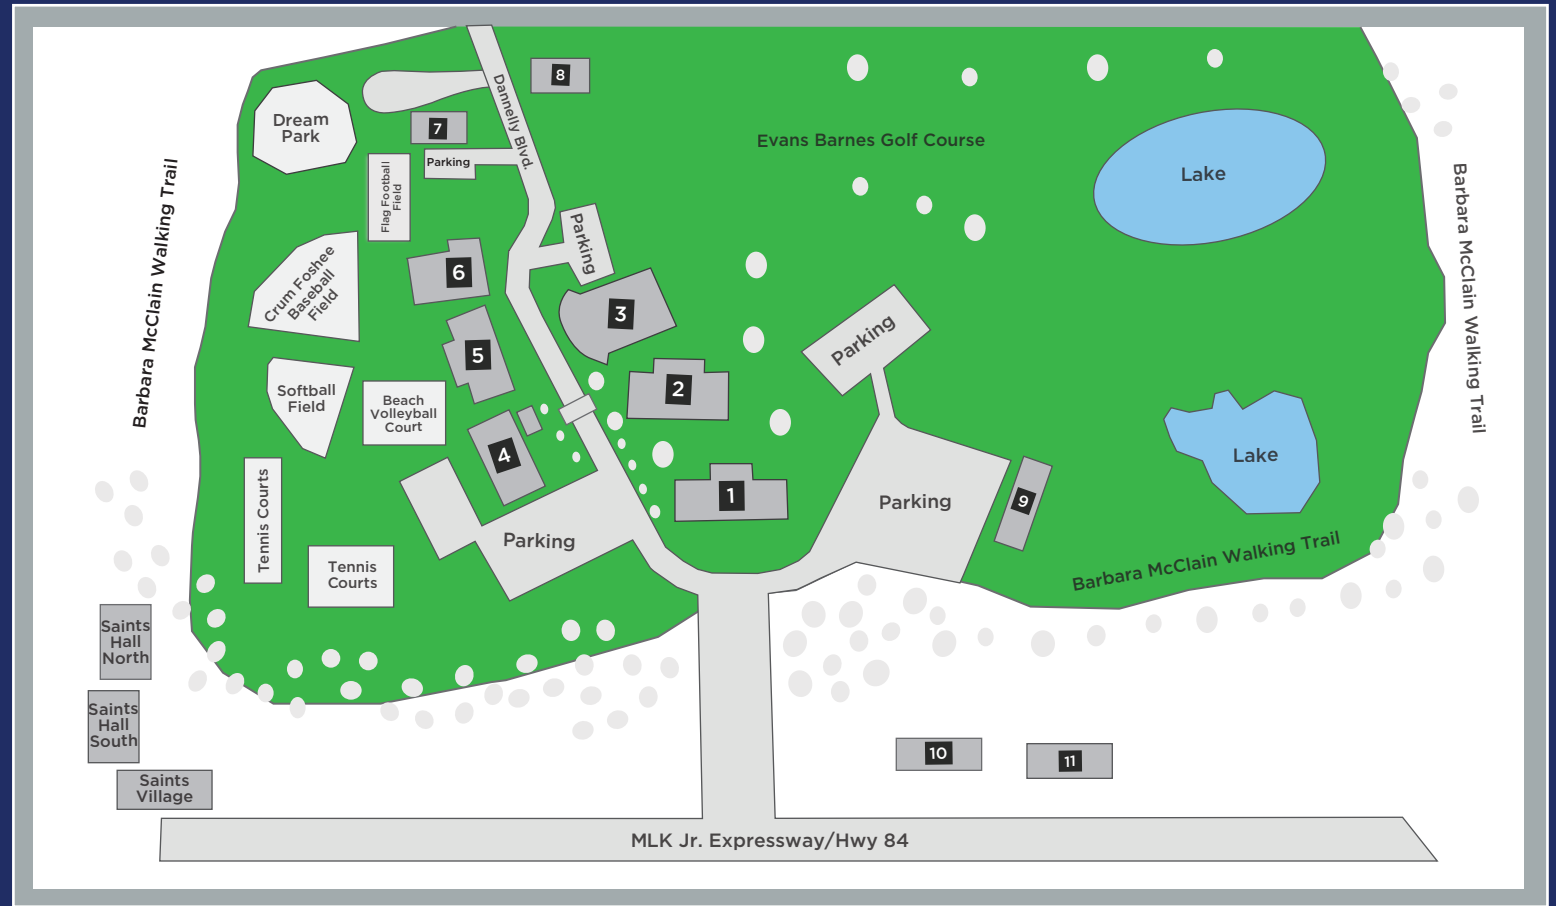

## CAMPUS MAP

1000 DANNELLY BLVD.  
ANDALUSIA, AL 36420

### 2. William H. McWhorter Learning Resource Center (LRC)

Classrooms/Labs	Compliance Officer
Faculty Offices	Campus Police
Memorial Room	Thrive Coordinator
Marketing/PR	Institutional Effectiveness
Library	

### 7. Child Development Center

**8. Evans Barnes Golf Shop & Driving Range**